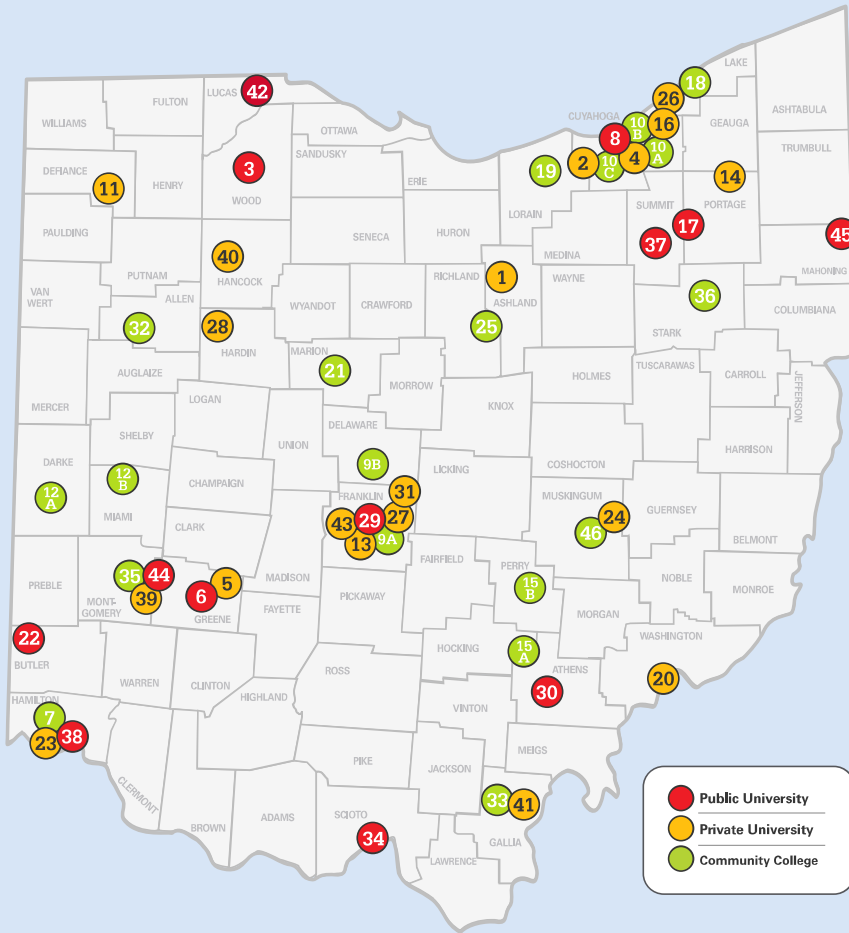

Choose hio First

Participating Institutions

1. Ashland University
2. Baldwin Wallace University
3. Bowling Green State University
4. Case Western Reserve University
5. Cedarville University
6. Central State University
7. Cincinnati State Technical & Community College
8. Cleveland State University
9. Columbus State Community College
10. Cuyahoga Community College
11. Defiance College
12. Edinburg Community College
13. Franklin University
14. Hiram College
15. Hocking College
16. John Carroll University
17. Kent State University
18. Lakeland Community College
19. Lorain County Community College
20. Marietta College
21. Marion Technical College
22. Miami University
23. Mount St. Joseph University
24. Muskingum University
25. North Central State College
26. Notre Dame College
27. Ohio Dominican University
28. Ohio Northern University
29. The Ohio State University
30. Ohio University
31. Otterbein University
32. Rhodes State College
33. Rio Grande Community College
34. Shawnee State University
35. Sinclair Community College
36. Stark State College
37. The University of Akron
38. University of Cincinnati
39. University of Dayton
40. University of Findlay
41. University of Rio Grande
42. The University of Toledo
43. Western Governors University
44. Wright State University
45. Youngstown State University
46. Zane State College